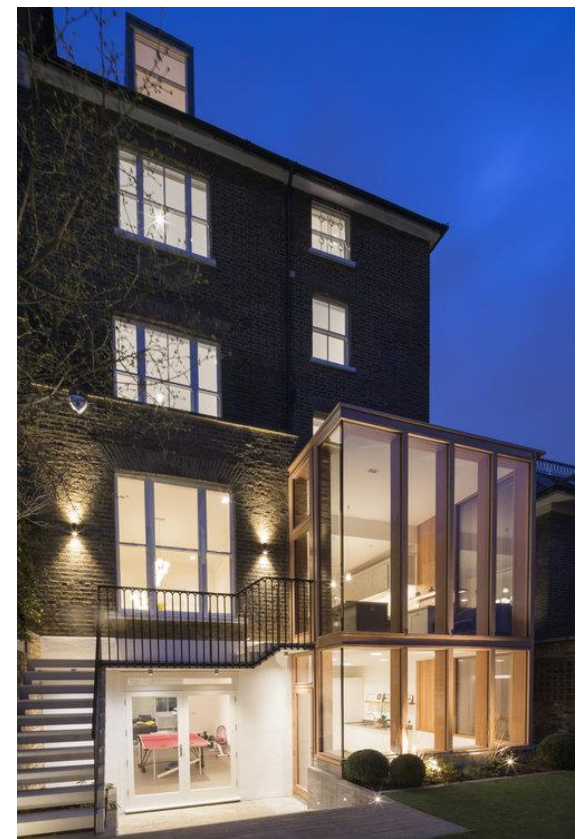

# CATALIN LONDON LIMITED

---

Architect: Blee Halligan

## Highbury Hill, London, N5

Complete refurbishment of a 4 storey house including extension, landscape garden and external works